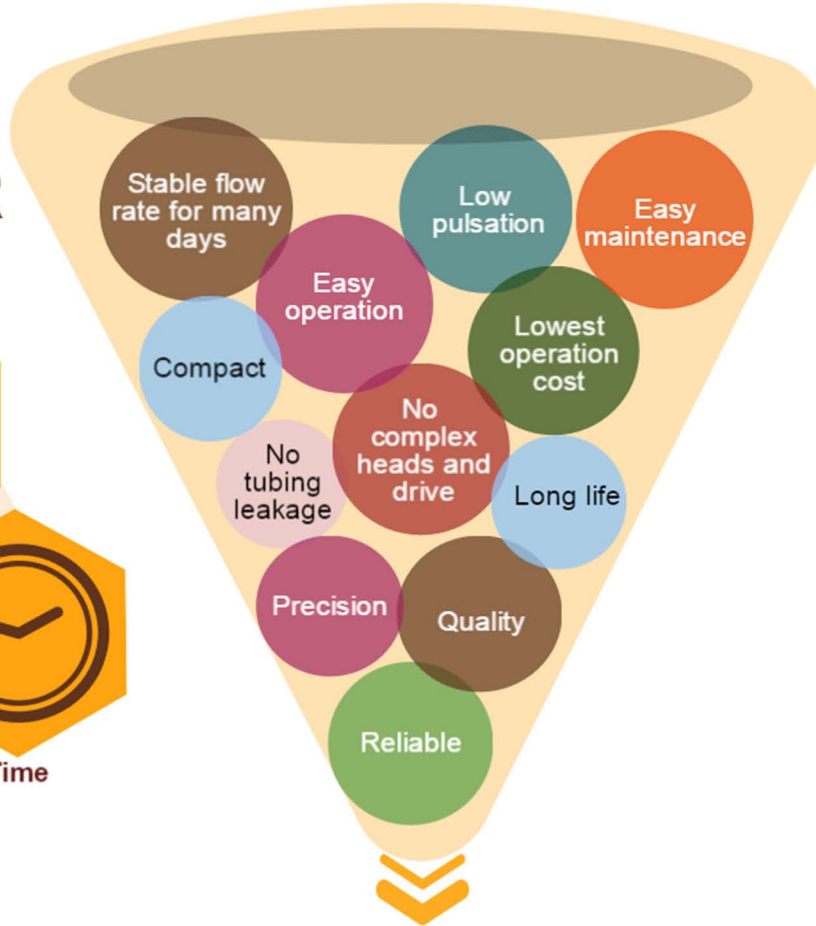

Don't Worry-Pump Happy!

LAMBDA Peristaltic Pumps Make Your Work Easy

Why LAMBDA Peristaltic pumps are unique and different from other pumps in the market

SAVES YOUR

DESIGNED WITH INNOVATION

Heads & rollers of large diameter for soft tubing compression

Inbuilt integrator - indicates fluid volume over time

Long tubing life

Weighs < 1 kg

Programmable

Only pump that fits in your hand

Speed range: 0 - 999 in both directions

Flow rate: 200nl/ml - 60L/hr

5 year warranty